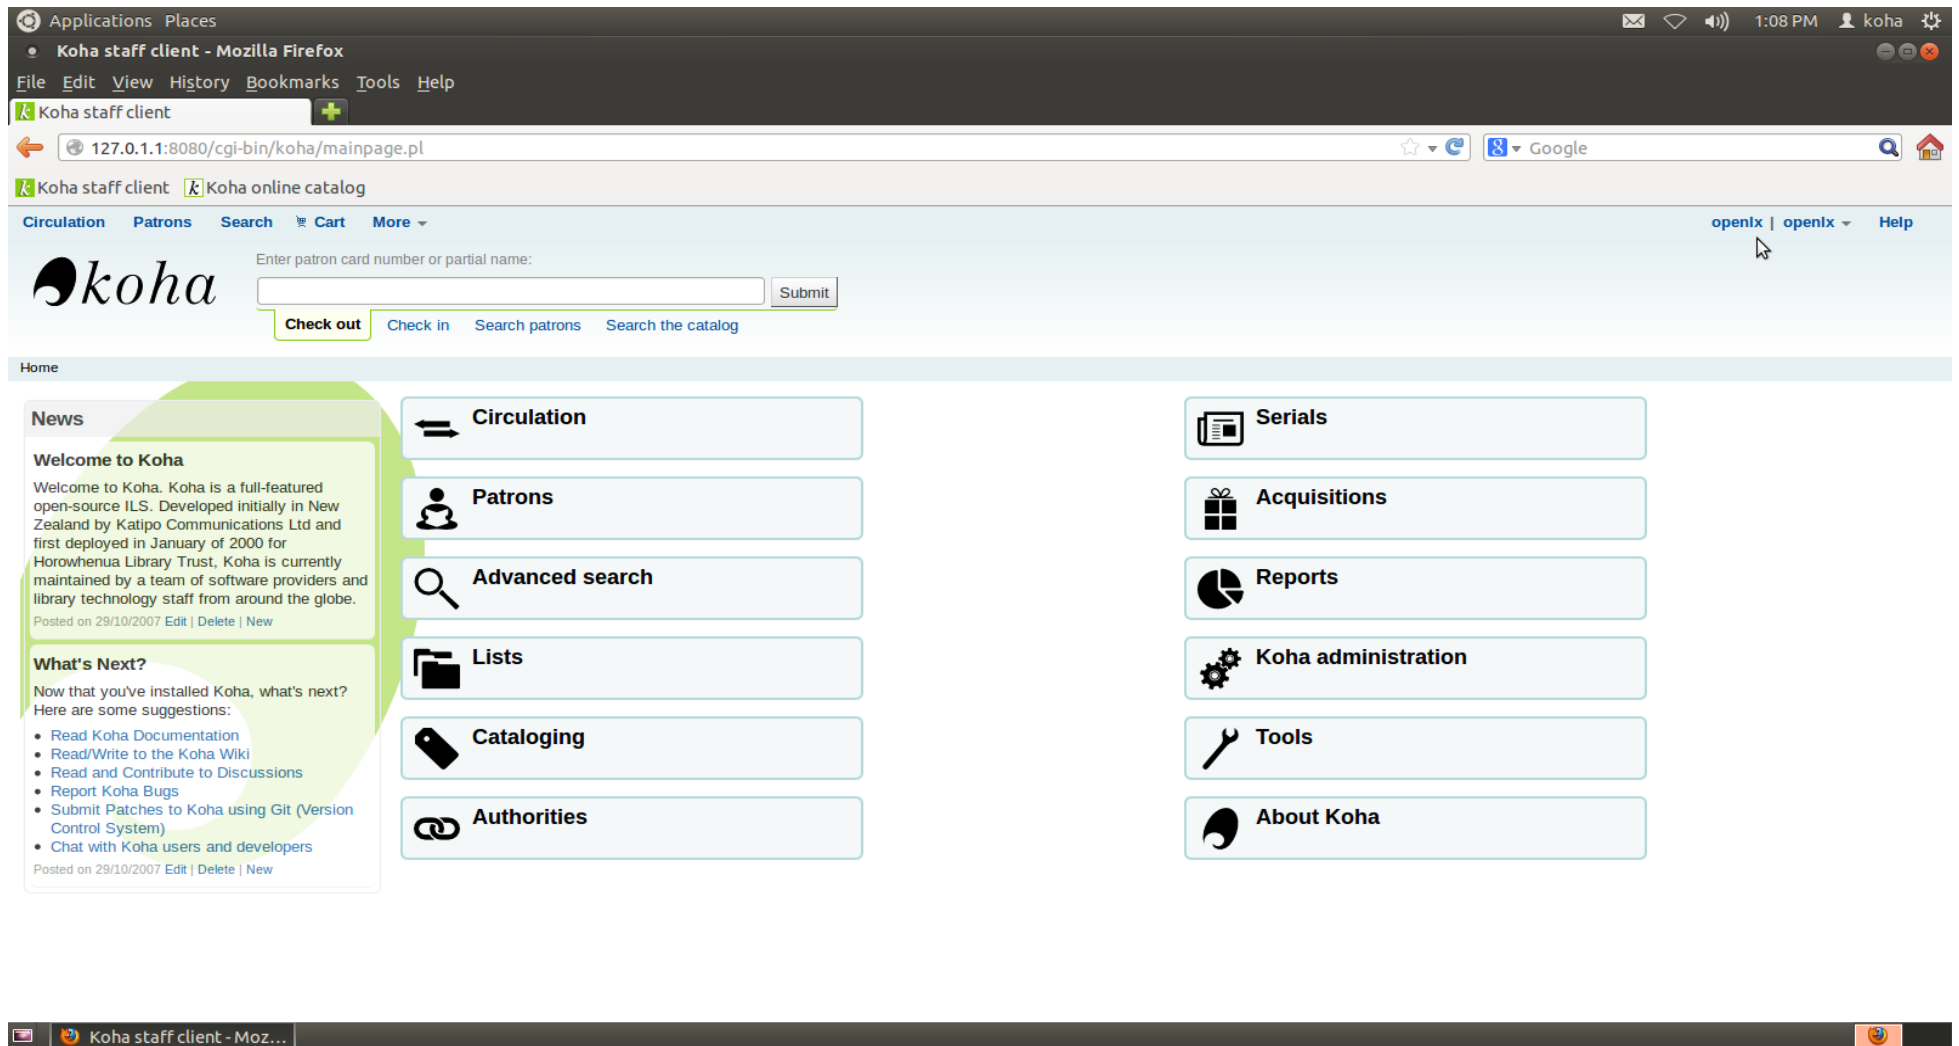

Reports

Koha administration

Tools

About Koha

Koha staff client - Moz...

Step 1: Click Here to set the library.

Step 2: Here you can select your library to be set.

Fig 3. 'Library Management Centre' Home Page